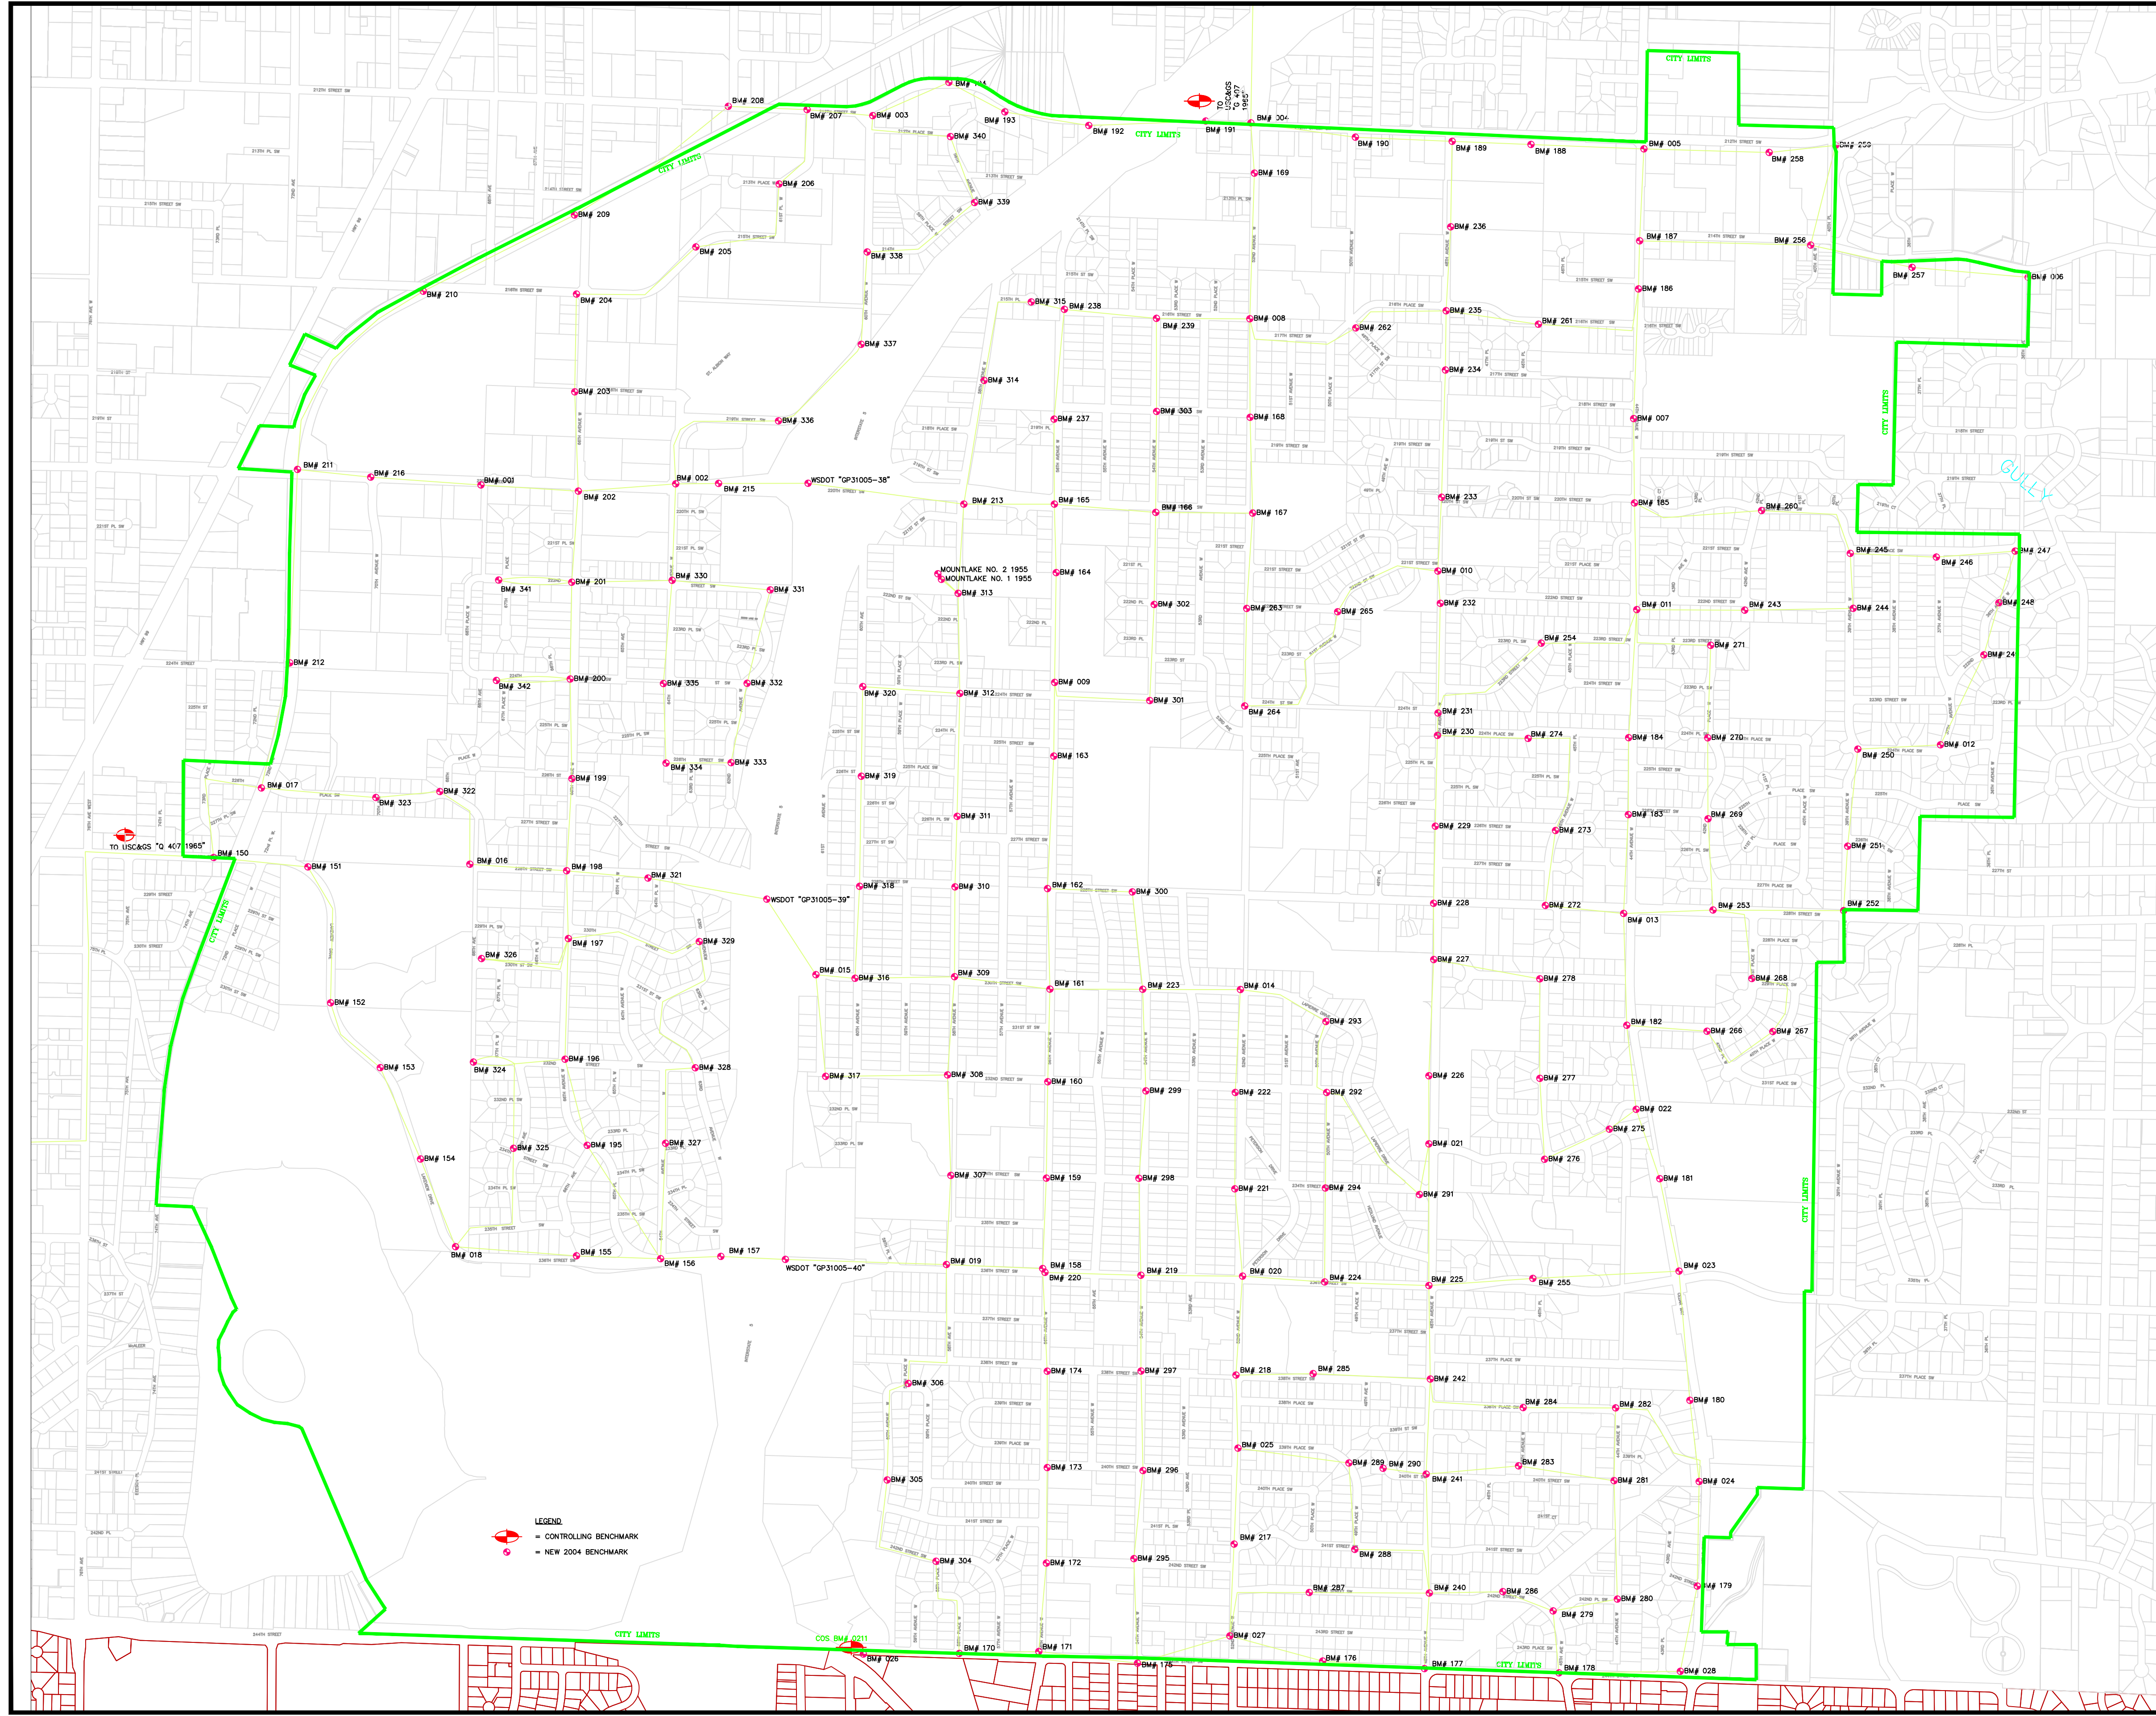

MOUNTLAKE TERRACE

LEGEND

- = CONTROLLING BENCHMARK
- = CITY BOUNDARY

NOT TO SCALE

CITY BENCHMARK LOCATION

DECEMBER 2006

THIS MAP PRODUCED USING THE CITY OF MOUNTLAKE TERRACE GEOGRAPHIC INFORMATION SYSTEM (GIS).

LEGEND

- = CONTROLLING BENCHMARK
- = NEW 2004 BENCHMARK